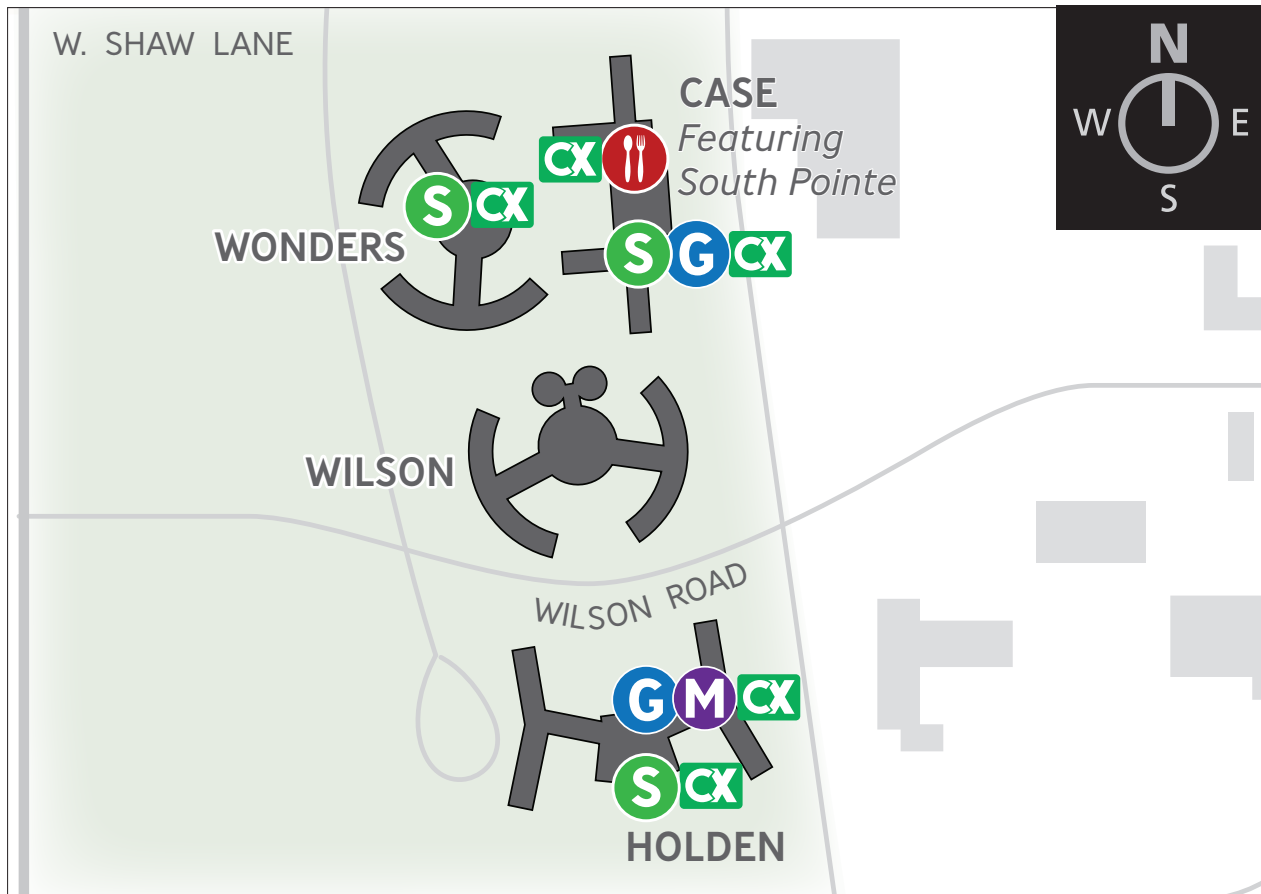

EatAtState.com

DINING LOCATIONS NEAR RIVER TRAIL

Hours Effective Thursday, Feb. 16-Sunday, Feb. 20

Icon Key: All You Care to Eat Grab & Go Mobile Ordering Combo-X-Change Sparty's

DINING HOURS		THURS-FRI	SAT-SUN	MON
ADMIN SPARTY'S		CLOSED	CLOSED	7:30 a.m.-3 p.m.
BIOMED SPARTY'S		CLOSED	CLOSED	7:30 a.m.-3 p.m.
SNY/PHI SPARTY'S		7 a.m.-10 p.m.	Noon-7 p.m.	7 a.m.-10 p.m.
OWEN SPARTY'S		9 a.m.-8 p.m.	Noon-7 p.m.	9 a.m.-8 p.m.
PANERA BREAD AT MINSKOFF PAVILION		CLOSED	CLOSED	7 a.m.-8 p.m.
PANDA EXPRESS, FUJISAN & WOODY'S OASIS <small>CROSSROADS FOOD COURT INTERNATIONAL CENTER</small>		CLOSED	CLOSED	11 a.m.-4 p.m.
SUBWAY <small>CROSSROADS FOOD COURT INTERNATIONAL CENTER</small>		CLOSED	CLOSED	7:30 a.m.-7 p.m.
STARBUCKS AT WELLS HALL		CLOSED	CLOSED	8:30 a.m.-1 p.m.
THE WORKSHOP AT STEM	 	CLOSED	CLOSED	7:30 a.m.-5 p.m.
THE GALLERY AT SNYDER/PHILLIPS	 	CLOSED UNTIL DINNER 4:30-9 p.m.	(SAT) CLOSED UNTIL DINNER 4:30-9 p.m. (SUN) 9 a.m.-3 p.m. 3-4:30 p.m. CLOSED 4:30-9 p.m.	9 a.m.-3 p.m. 3-4:30 p.m. CLOSED 4:30-9 p.m.
THRIVE AT OWEN	 	11 a.m.-3 p.m. 3-4:30 p.m. CLOSED 4:30-7 p.m.	CLOSED	11 a.m.-3 p.m. 3-4:30 p.m. CLOSED 4:30-7 p.m.
THE VISTA AT SHAW	 	7 a.m.-3 p.m. 3-4:30 p.m. CLOSED 4:30-9 p.m.	(SAT) 7 a.m.-3 p.m. 3-4:30 p.m. CLOSED 4:30-9 p.m. (SUN) 10 a.m.-3 p.m.	7 a.m.-3 p.m. 3-4:30 p.m. CLOSED 4:30-7 p.m.

EatAtState.com

DINING LOCATIONS NEAR SOUTH CAMPUS

Hours Effective Thursday, Feb. 16-Sunday, Feb. 20

Icon Key: All You Care to Eat Grab & Go Mobile Ordering Combo-X-Change Sparty's

DINING HOURS		THURS-FRI	SAT-SUN	MON
CASE SPARTY'S	 	9 a.m.-11 p.m.	11 a.m.-11 p.m.	9 a.m.-11 p.m.
WONDERS SPARTY'S		10 a.m.-10 p.m.	Noon-7 p.m.	10 a.m.-10 p.m.
HOLDEN SPARTY'S		8 a.m.-10 p.m.	Noon-7 p.m.	8 a.m.-10 p.m.
HOLDEN DINING HALL	 	CLOSED	CLOSED	7 a.m.-8 p.m.
SOUTH POINTE AT CASE	 	7 a.m.-3 p.m. 3-4:30 p.m. CLOSED 4:30-9 p.m.	7 a.m.-3 p.m. 3-4:30 p.m. CLOSED 4:30-9 p.m.	7 a.m.-3 p.m. 3-4:30 p.m. CLOSED 4:30-9 p.m.