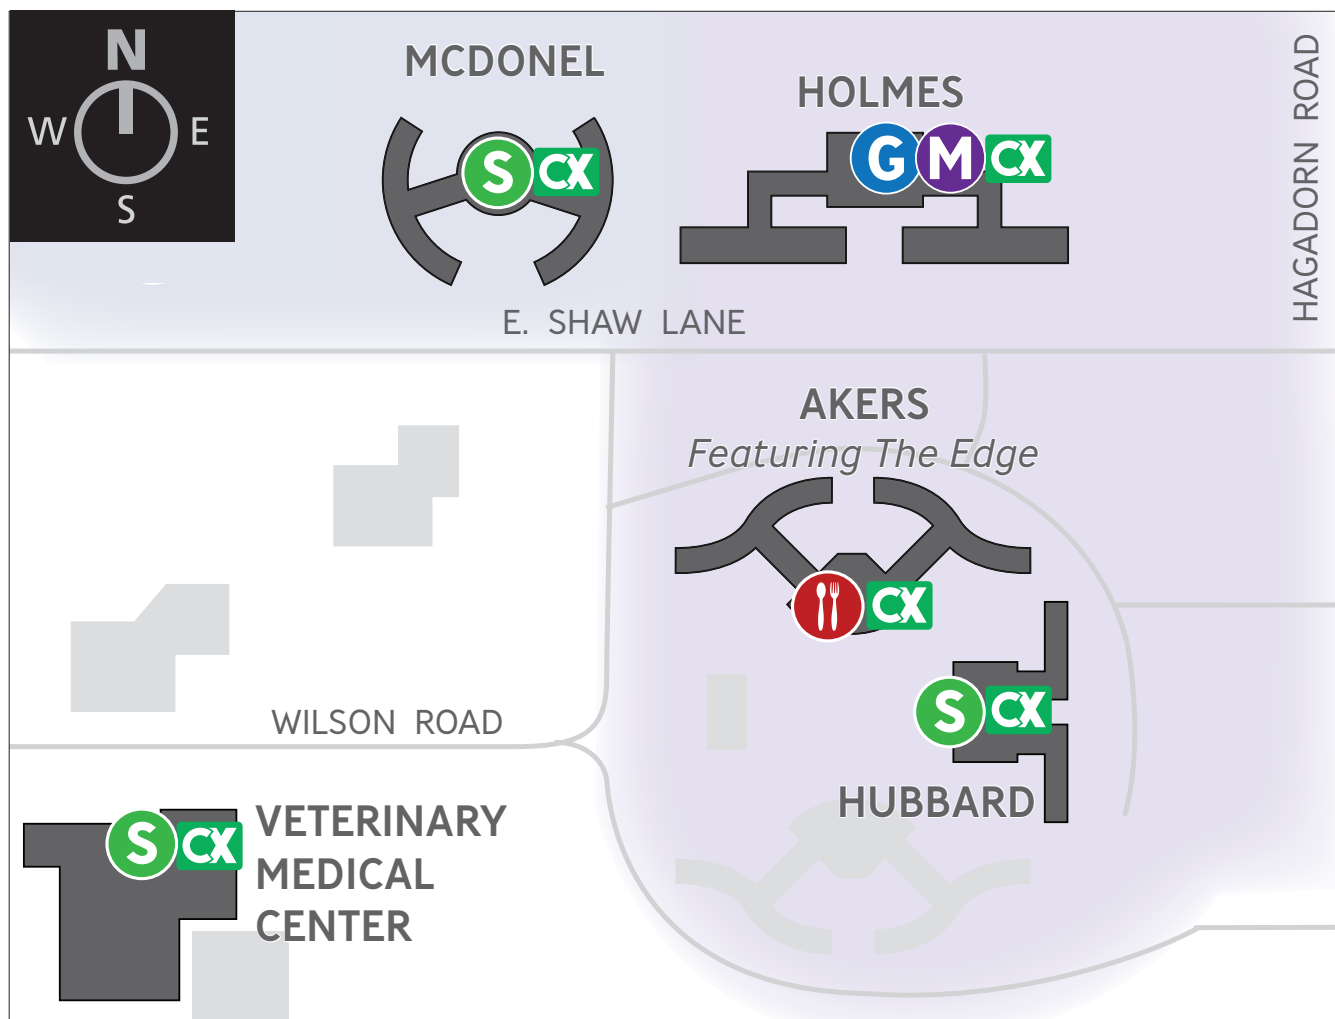

EatAtState.com

DINING LOCATIONS NEAR EAST CAMPUS

Hours Effective Thursday, Feb. 16-Sunday, Feb. 20

Icon Key: All You Care to Eat Grab & Go Mobile Ordering Combo-X-Change Sparty's

DINING HOURS		THURS-FRI	SAT-SUN	MON
VET MED SPARTY'S		7:30 a.m.-3 p.m.	CLOSED	7:30 a.m.-3 p.m.
MCDONEL SPARTY'S		8 a.m.-10 p.m.	Noon-7 p.m.	8 a.m.-10 p.m.
HUBBARD SPARTY'S		9 a.m.-11 p.m.	(SAT) 11 a.m.-7 p.m. (SUN) 11 a.m.-11 p.m.	9 a.m.-11 p.m.
HOLMES DINING HALL	 	CLOSED	CLOSED	7 a.m.-8 p.m.
THE EDGE AT AKERS	 	9 a.m.-3 p.m. 3-4:30 p.m. CLOSED 4:30-9 p.m.	9 a.m.-3 p.m. 3-4:30 p.m. LIMITED MENU 4:30-9 p.m.	9 a.m.-3 p.m. 3-4:30 p.m. CLOSED 4:30-9 p.m.

EatAtState.com

DINING LOCATIONS NEAR RIVER TRAIL

Hours Effective Thursday, Feb. 16-Sunday, Feb. 20

Icon Key: All You Care to Eat Grab & Go Mobile Ordering Combo-X-Change Sparty's

DINING HOURS		THURS-FRI	SAT-SUN	MON
ADMIN SPARTY'S		CLOSED	CLOSED	7:30 a.m.-3 p.m.
BIOMED SPARTY'S		CLOSED	CLOSED	7:30 a.m.-3 p.m.
SNY/PHI SPARTY'S		7 a.m.-10 p.m.	Noon-7 p.m.	7 a.m.-10 p.m.
OWEN SPARTY'S		9 a.m.-8 p.m.	Noon-7 p.m.	9 a.m.-8 p.m.
PANERA BREAD AT MINSKOFF PAVILION		CLOSED	CLOSED	7 a.m.-8 p.m.
PANDA EXPRESS, FUJISAN & WOODY'S OASIS <small>CROSSROADS FOOD COURT INTERNATIONAL CENTER</small>		CLOSED	CLOSED	11 a.m.-4 p.m.
SUBWAY <small>CROSSROADS FOOD COURT INTERNATIONAL CENTER</small>		CLOSED	CLOSED	7:30 a.m.-7 p.m.
STARBUCKS AT WELLS HALL		CLOSED	CLOSED	8:30 a.m.-1 p.m.
THE WORKSHOP AT STEM	 	CLOSED	CLOSED	7:30 a.m.-5 p.m.
THE GALLERY AT SNYDER/PHILLIPS	 	CLOSED UNTIL DINNER 4:30-9 p.m.	(SAT) CLOSED UNTIL DINNER 4:30-9 p.m. (SUN) 9 a.m.-3 p.m. 3-4:30 p.m. CLOSED 4:30-9 p.m.	9 a.m.-3 p.m. 3-4:30 p.m. CLOSED 4:30-9 p.m.
THRIVE AT OWEN	 	11 a.m.-3 p.m. 3-4:30 p.m. CLOSED 4:30-7 p.m.	CLOSED	11 a.m.-3 p.m. 3-4:30 p.m. CLOSED 4:30-7 p.m.
THE VISTA AT SHAW	 	7 a.m.-3 p.m. 3-4:30 p.m. CLOSED 4:30-9 p.m.	(SAT) 7 a.m.-3 p.m. 3-4:30 p.m. CLOSED 4:30-9 p.m. (SUN) 10 a.m.-3 p.m.	7 a.m.-3 p.m. 3-4:30 p.m. CLOSED 4:30-7 p.m.