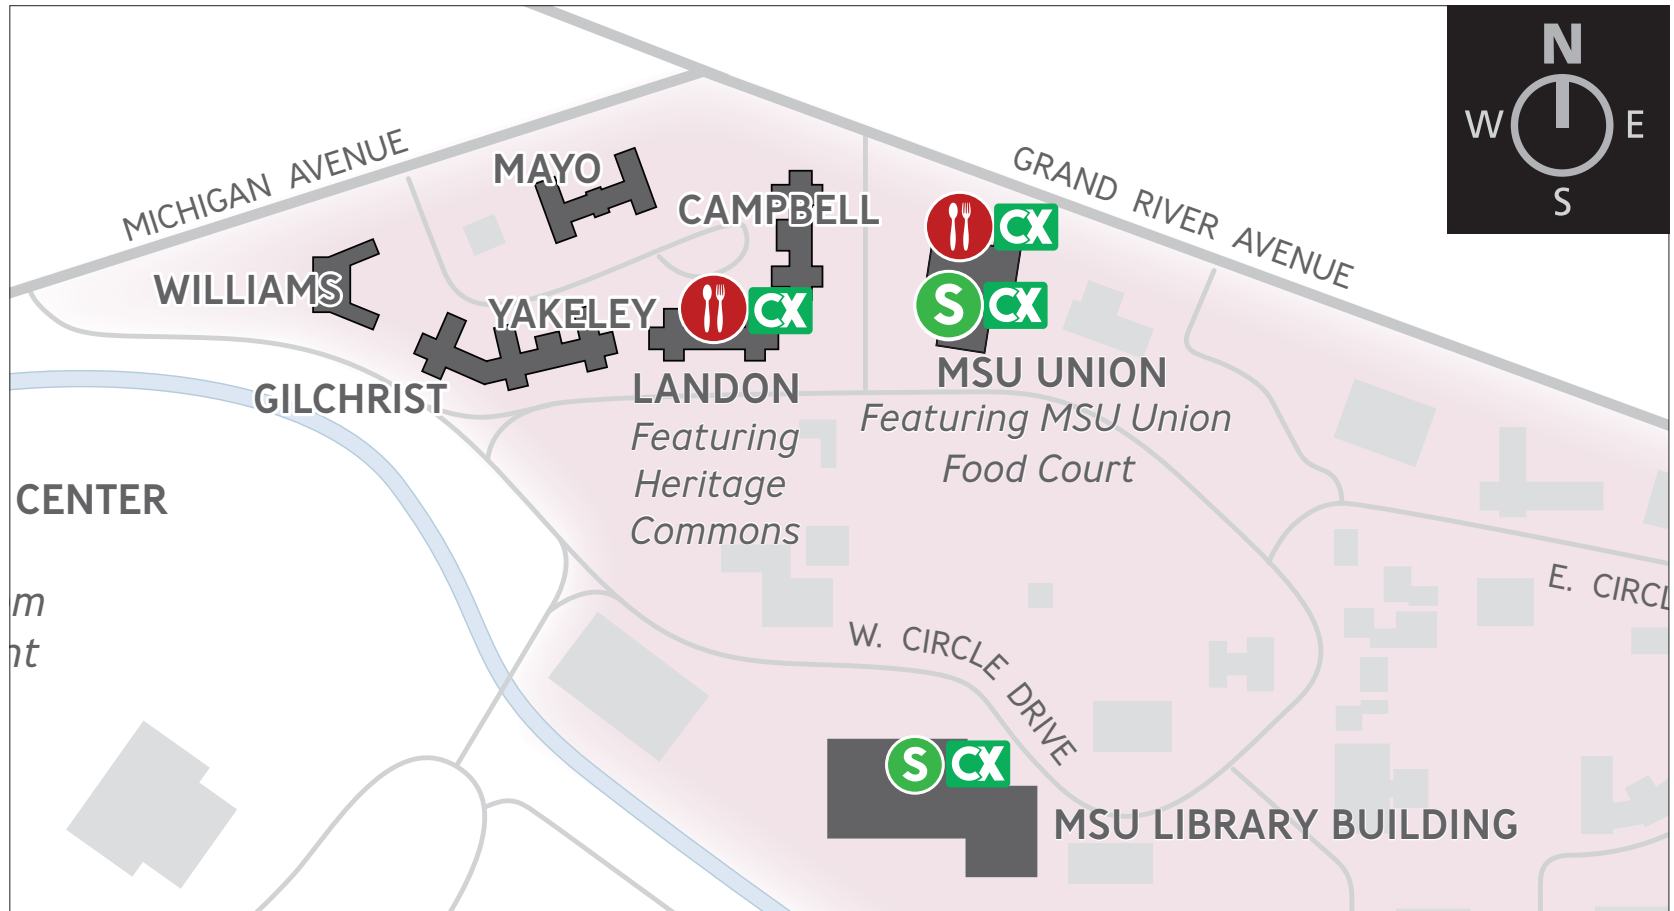

DINING LOCATIONS NEAR NORTH CAMPUS

Hours Effective Thursday, Feb. 16-Sunday, Feb. 20

Icon Key: All You Care to Eat Grab & Go Mobile Ordering Combo-X-Change Sparty's

DINING HOURS		THURS-FRI	SAT-SUN	MON
MSU LIBRARY SPARTY'S		CLOSED	CLOSED	8 a.m.-10 p.m.
MSU UNION SPARTY'S		CLOSED	CLOSED	CLOSED
MSU UNION FOOD COURT	 	CLOSED	CLOSED	CLOSED
HERITAGE COMMONS AT LANDON	 	7 a.m.-3 p.m. 3-4:30 p.m. CLOSED 4:30-8 p.m.	9 a.m.-3 p.m. 3-4:30 p.m. CLOSED 4:30-8 p.m.	7 a.m.-3 p.m. 3-4:30 p.m. CLOSED 4:30-8 p.m.

Scan QR code or visit go.msu.edu/dininghours for a complete list of dining options and hours on campus.

Dining hours during academic breaks, summer and special events are subject to change. Please check the website for the most up-to-date information.

EatAtState.com