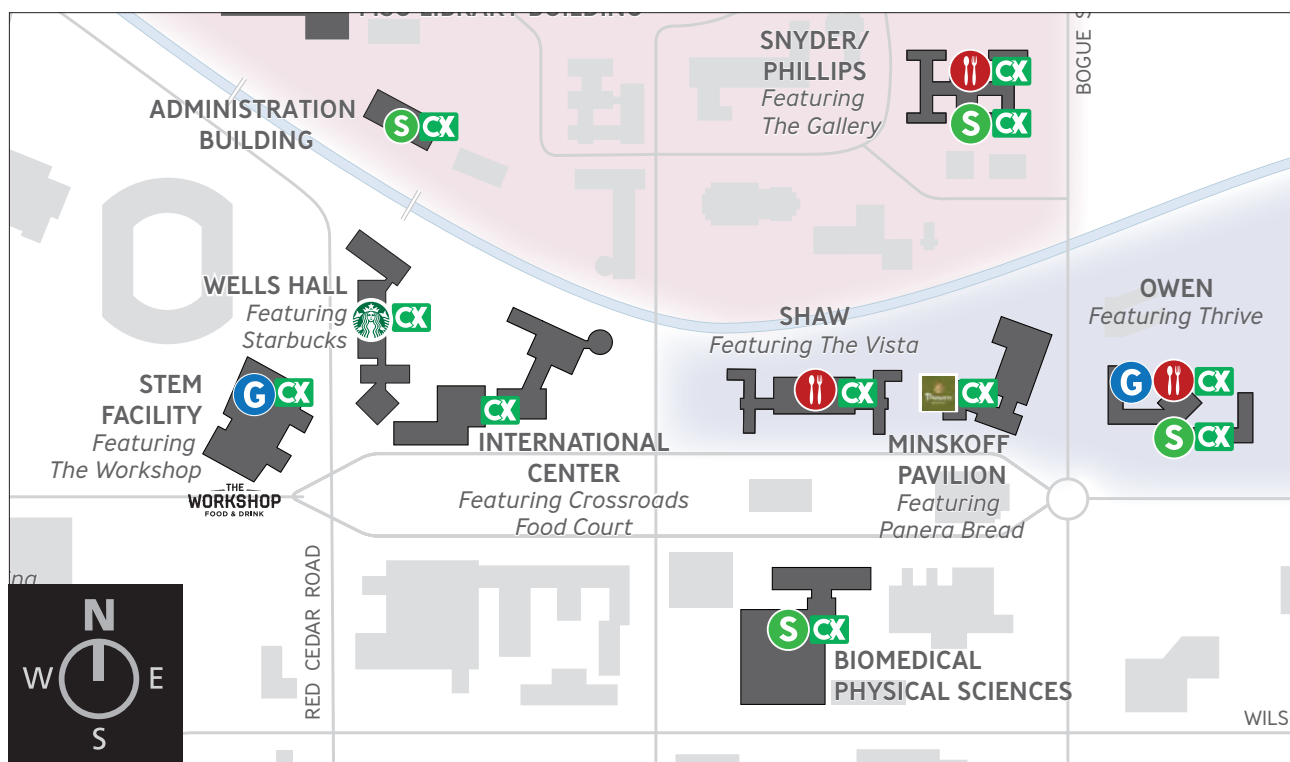

EatAtState.com

DINING LOCATIONS NEAR RIVER TRAIL

Hours Effective Thursday, Feb. 16-Sunday, Feb. 20

Icon Key: All You Care to Eat Grab & Go Mobile Ordering Combo-X-Change Sparty's

DINING HOURS		THURS-FRI	SAT-SUN	MON
ADMIN SPARTY'S		CLOSED	CLOSED	7:30 a.m.-3 p.m.
BIOMED SPARTY'S		CLOSED	CLOSED	7:30 a.m.-3 p.m.
SNY/PHI SPARTY'S		7 a.m.-10 p.m.	Noon-7 p.m.	7 a.m.-10 p.m.
OWEN SPARTY'S		9 a.m.-8 p.m.	Noon-7 p.m.	9 a.m.-8 p.m.
PANERA BREAD AT MINSKOFF PAVILION		CLOSED	CLOSED	7 a.m.-8 p.m.
PANDA EXPRESS, FUJISAN & WOODY'S OASIS <small>CROSSROADS FOOD COURT INTERNATIONAL CENTER</small>		CLOSED	CLOSED	11 a.m.-4 p.m.
SUBWAY <small>CROSSROADS FOOD COURT INTERNATIONAL CENTER</small>		CLOSED	CLOSED	7:30 a.m.-7 p.m.
STARBUCKS AT WELLS HALL		CLOSED	CLOSED	8:30 a.m.-1 p.m.
THE WORKSHOP AT STEM	 	CLOSED	CLOSED	7:30 a.m.-5 p.m.
THE GALLERY AT SNYDER/PHILLIPS	 	CLOSED UNTIL DINNER 4:30-9 p.m.	(SAT) CLOSED UNTIL DINNER 4:30-9 p.m. (SUN) 9 a.m.-3 p.m. 3-4:30 p.m. CLOSED 4:30-9 p.m.	9 a.m.-3 p.m. 3-4:30 p.m. CLOSED 4:30-9 p.m.
THRIVE AT OWEN	 	11 a.m.-3 p.m. 3-4:30 p.m. CLOSED 4:30-7 p.m.	CLOSED	11 a.m.-3 p.m. 3-4:30 p.m. CLOSED 4:30-7 p.m.
THE VISTA AT SHAW	 	7 a.m.-3 p.m. 3-4:30 p.m. CLOSED 4:30-9 p.m.	(SAT) 7 a.m.-3 p.m. 3-4:30 p.m. CLOSED 4:30-9 p.m. (SUN) 10 a.m.-3 p.m.	7 a.m.-3 p.m. 3-4:30 p.m. CLOSED 4:30-7 p.m.

EatAtState.com

DINING LOCATIONS NEAR SOUTH CAMPUS

Hours Effective Thursday, Feb. 16-Sunday, Feb. 20

Icon Key: All You Care to Eat Grab & Go Mobile Ordering Combo-X-Change Sparty's

DINING HOURS		THURS-FRI	SAT-SUN	MON
CASE SPARTY'S	 	9 a.m.-11 p.m.	11 a.m.-11 p.m.	9 a.m.-11 p.m.
WONDERS SPARTY'S		10 a.m.-10 p.m.	Noon-7 p.m.	10 a.m.-10 p.m.
HOLDEN SPARTY'S		8 a.m.-10 p.m.	Noon-7 p.m.	8 a.m.-10 p.m.
HOLDEN DINING HALL	 	CLOSED	CLOSED	7 a.m.-8 p.m.
SOUTH POINTE AT CASE	 	7 a.m.-3 p.m. 3-4:30 p.m. CLOSED 4:30-9 p.m.	7 a.m.-3 p.m. 3-4:30 p.m. CLOSED 4:30-9 p.m.	7 a.m.-3 p.m. 3-4:30 p.m. CLOSED 4:30-9 p.m.