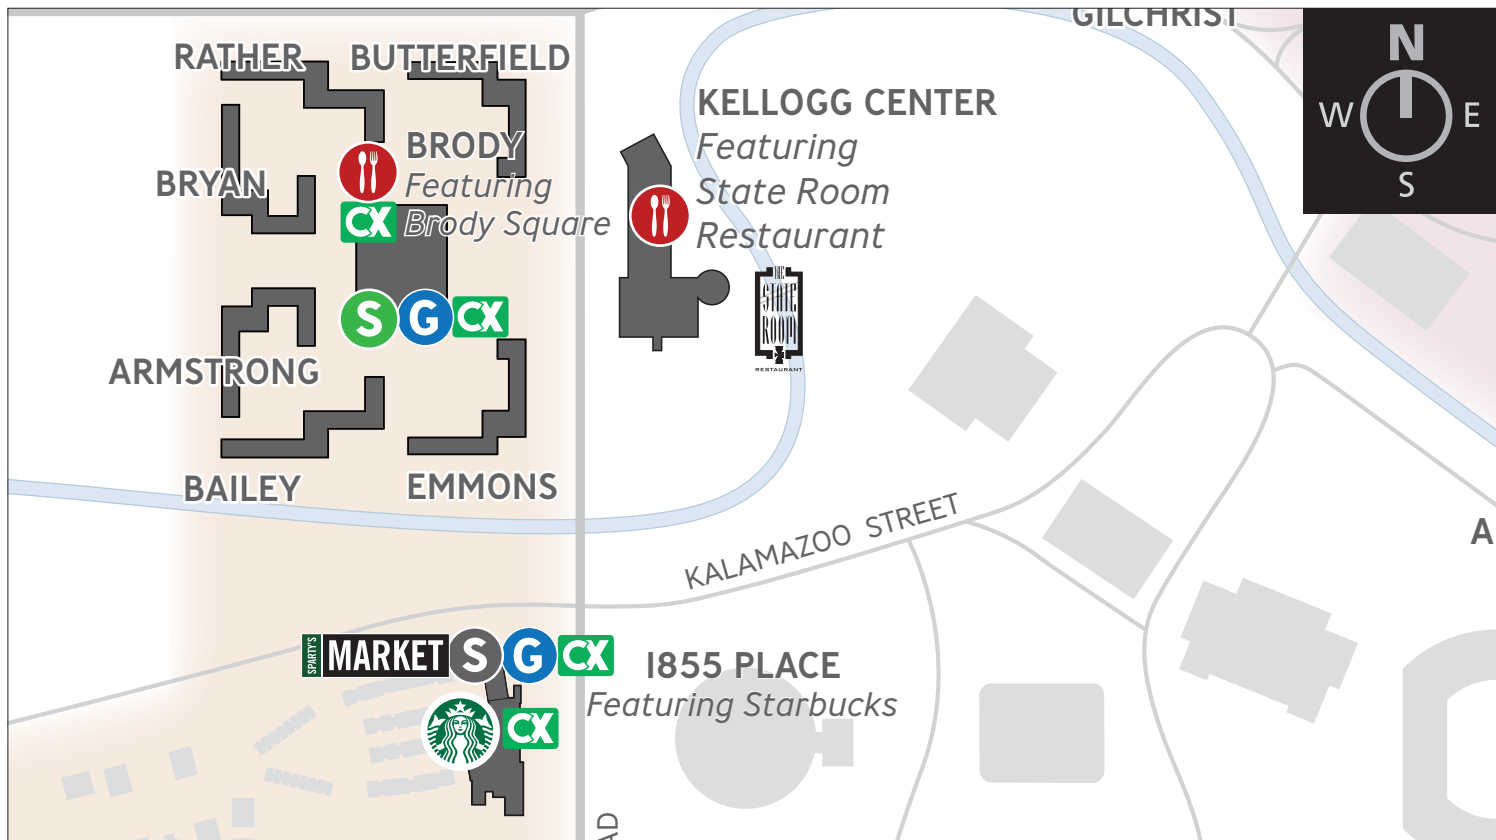

DINING LOCATIONS NEAR BRODY

Hours Effective Thursday, Feb. 16-Sunday, Feb. 20

Icon Key: All You Care to Eat Grab & Go Mobile Ordering Combo-X-Change Sparty's

DINING HOURS		THURS-FRI	SAT-SUN	MON
BRODY SQUARE	 	9 a.m.-3 p.m. 3-4:30 p.m. CLOSED 4:30-9 p.m.	10 a.m.-3 p.m. 3-4:30 p.m. CLOSED 4:30-9 p.m.	9 a.m.-3 p.m. 3-4:30 p.m. CLOSED 4:30-9 p.m.
BRODY SPARTY'S	 	7 a.m.-11 p.m.	9 a.m.-11 p.m.	7 a.m.-11 p.m.
STARBUCKS 1855 PLACE		9 a.m.-Noon	CLOSED	7:30 a.m.-7 p.m.
SPARTY'S MARKET 1855 PLACE	 	10 a.m.-5 p.m.	(SAT) 11 a.m.-4 p.m. (SUN) 11 a.m.-7 p.m.	7:30 a.m.-7 p.m.
STATE ROOM RESTAURANT		11 a.m.-2 p.m.*	See note	11 a.m.-2 p.m.*

EatAtState.com

DINING LOCATIONS NEAR SOUTH CAMPUS

Hours Effective Thursday, Feb. 16-Sunday, Feb. 20

Icon Key: All You Care to Eat Grab & Go Mobile Ordering Combo-X-Change Sparty's

DINING HOURS		THURS-FRI	SAT-SUN	MON
CASE SPARTY'S	 	9 a.m.-11 p.m.	11 a.m.-11 p.m.	9 a.m.-11 p.m.
WONDERS SPARTY'S		10 a.m.-10 p.m.	Noon-7 p.m.	10 a.m.-10 p.m.
HOLDEN SPARTY'S		8 a.m.-10 p.m.	Noon-7 p.m.	8 a.m.-10 p.m.
HOLDEN DINING HALL	 	CLOSED	CLOSED	7 a.m.-8 p.m.
SOUTH POINTE AT CASE	 	7 a.m.-3 p.m. 3-4:30 p.m. CLOSED 4:30-9 p.m.	7 a.m.-3 p.m. 3-4:30 p.m. CLOSED 4:30-9 p.m.	7 a.m.-3 p.m. 3-4:30 p.m. CLOSED 4:30-9 p.m.