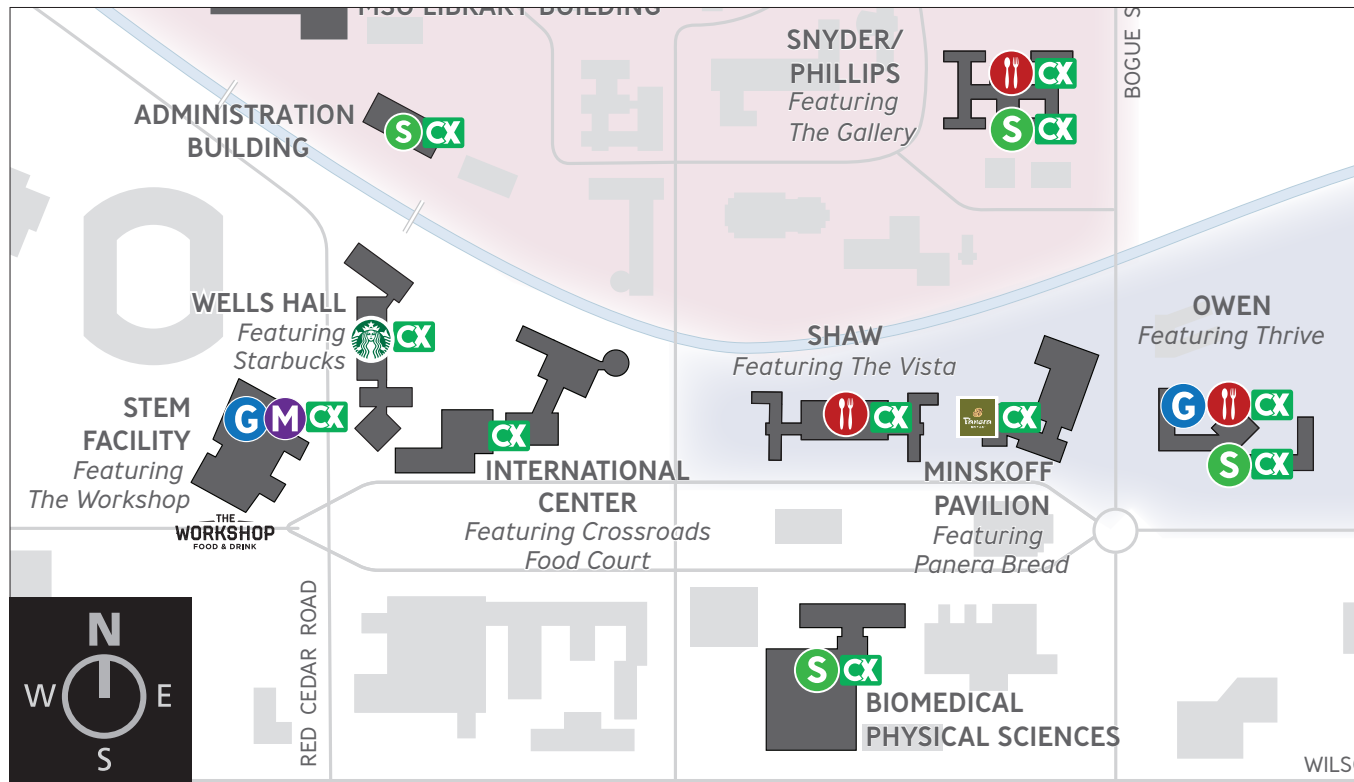

EatAtState.com

LABOR DAY DINING HOURS NEAR RIVER TRAIL

Hours Effective Friday, Sept. 2-Monday, Sept. 5

Icon Key: All You Care to Eat Grab & Go Mobile Ordering Combo-X-Change Sparty's

DINING HOURS		FRI	SAT-SUN	MON (Labor Day)
BIOMED SPARTY'S		7:30 a.m.-3 p.m.	CLOSED	CLOSED
SNY/PHI SPARTY'S		7 a.m.-10 p.m.	CLOSED	CLOSED
OWEN SPARTY'S		9 a.m.-8 p.m.	Noon-5 p.m.	5-10 p.m.
PANERA BREAD AT MINSKOFF PAVILION		7 a.m.-2 p.m.	CLOSED	CLOSED
PANDA EXPRESS, FUJISAN & WOODY'S OASIS CROSSROADS FOOD COURT INTERNATIONAL CENTER		11 a.m.-8 p.m.	CLOSED	CLOSED
SUBWAY CROSSROADS FOOD COURT INTERNATIONAL CENTER		7:30 a.m.-8 p.m.	CLOSED	CLOSED
THE WORKSHOP AT STEM*	 	8 a.m.-3 p.m.	CLOSED	CLOSED
THE GALLERY AT SNYDER/PHILLIPS	 	9 a.m.-3 p.m. 3-4:30 p.m. CLOSED 4:30-9 p.m.	9 a.m.-3 p.m. 3-4:30 p.m. CLOSED 4:30-9 p.m.	9 a.m.-3 p.m. 3-4:30 p.m. CLOSED 4:30-9 p.m.
THRIVE AT OWEN	 	11 a.m.-3 p.m. 3-4:30 p.m. CLOSED 4:30-7 p.m.	CLOSED	11 a.m.-3 p.m. 3-4:30 p.m. CLOSED 4:30-7 p.m.
THE VISTA AT SHAW	 	7 a.m.-3 p.m. 3-4:30 p.m. CLOSED 4:30-7 p.m.	10 a.m.-3 p.m.	7 a.m.-3 p.m. 3-4:30 p.m. CLOSED 4:30-7 p.m.

EatAtState.com

LABOR DAY DINING HOURS LOCATIONS NEAR EAST CAMPUS

Hours Effective Friday, Sept. 2-Monday, Sept. 5

Icon Key: All You Care to Eat Grab & Go Mobile Ordering Combo-X-Change Sparty's

Scan QR code or visit go.msu.edu/dininghours for a complete list of dining options and hours on campus.

Dining hours during academic breaks, summer and special events are subject to change. Please check the website for the most up-to-date information.

DINING HOURS		FRI	SAT-SUN	MON (Labor Day)
VET MED SPARTY'S		7:30 a.m.-3 p.m.	CLOSED	CLOSED
MCDONEL SPARTY'S		8 a.m.-10 p.m.	CLOSED	CLOSED
HUBBARD SPARTY'S		9 a.m.-11 p.m.	11 a.m.-6 p.m.	5-11 p.m.
HOLMES DINING HALL	 	7 a.m.-8 p.m.	CLOSED	CLOSED
THE EDGE AT AKERS	 	9 a.m.-3 p.m. 3-4:30 p.m. CLOSED 4:30-9 p.m.	9 a.m.-3 p.m. 3-4:30 p.m. LIMITED MENU 4:30-9 p.m.	9 a.m.-3 p.m. 3-4:30 p.m. CLOSED 4:30-9 p.m.