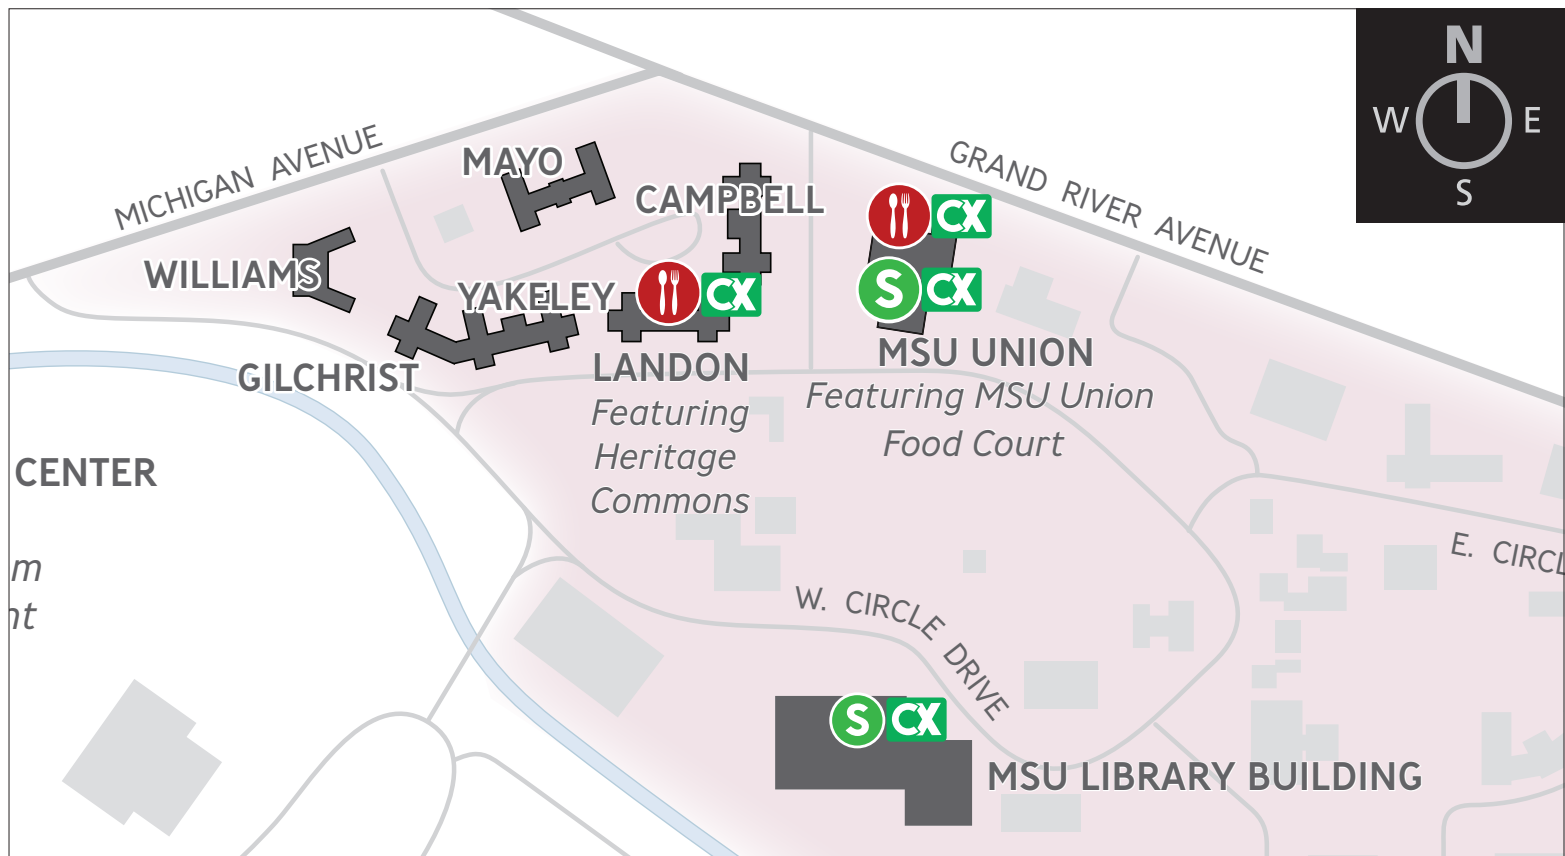

EatAtState.com

LABOR DAY DINING HOURS NEAR RIVER TRAIL

Hours Effective Friday, Sept. 2-Monday, Sept. 5

Icon Key: All You Care to Eat Grab & Go Mobile Ordering Combo-X-Change Sparty's

DINING HOURS		FRI	SAT-SUN	MON (Labor Day)
BIOMED SPARTY'S		7:30 a.m.-3 p.m.	CLOSED	CLOSED
SNY/PHI SPARTY'S		7 a.m.-10 p.m.	CLOSED	CLOSED
OWEN SPARTY'S		9 a.m.-8 p.m.	Noon-5 p.m.	5-10 p.m.
PANERA BREAD AT MINSKOFF PAVILION		7 a.m.-2 p.m.	CLOSED	CLOSED
PANDA EXPRESS, FUJISAN & WOODY'S OASIS CROSSROADS FOOD COURT INTERNATIONAL CENTER		11 a.m.-8 p.m.	CLOSED	CLOSED
SUBWAY CROSSROADS FOOD COURT INTERNATIONAL CENTER		7:30 a.m.-8 p.m.	CLOSED	CLOSED
THE WORKSHOP AT STEM*	 	8 a.m.-3 p.m.	CLOSED	CLOSED
THE GALLERY AT SNYDER/PHILLIPS	 	9 a.m.-3 p.m. 3-4:30 p.m. CLOSED 4:30-9 p.m.	9 a.m.-3 p.m. 3-4:30 p.m. CLOSED 4:30-9 p.m.	9 a.m.-3 p.m. 3-4:30 p.m. CLOSED 4:30-9 p.m.
THRIVE AT OWEN	 	11 a.m.-3 p.m. 3-4:30 p.m. CLOSED 4:30-7 p.m.	CLOSED	11 a.m.-3 p.m. 3-4:30 p.m. CLOSED 4:30-7 p.m.
THE VISTA AT SHAW	 	7 a.m.-3 p.m. 3-4:30 p.m. CLOSED 4:30-7 p.m.	10 a.m.-3 p.m.	7 a.m.-3 p.m. 3-4:30 p.m. CLOSED 4:30-7 p.m.

EatAtState.com

**The Workshop at STEM will have a delayed start for mobile ordering.*

LABOR DAY DINING HOURS LOCATIONS NEAR NORTH CAMPUS

Hours Effective Friday, Sept. 2-Monday, Sept. 5

Icon Key: All You Care to Eat Grab & Go Mobile Ordering Combo-X-Change Sparty's

EatAtState.com

LABOR DAY DINING HOURS LOCATIONS NEAR SOUTH CAMPUS

Hours Effective Friday, Sept. 2-Monday, Sept. 5

Icon Key: All You Care to Eat Grab & Go Mobile Ordering Combo-X-Change Sparty's

DINING HOURS		FRI	SAT-SUN	MON (Labor Day)
CASE SPARTY'S	 	9 a.m.-11 p.m.	11 a.m.-11 p.m.	9 a.m.-11 p.m.
WONDERS SPARTY'S		10 a.m.-10 p.m.	CLOSED	CLOSED
HOLDEN SPARTY'S		8 a.m.-10 p.m.	Noon-5 p.m.	5-10 p.m.
HOLDEN DINING HALL	 	7 a.m.-8 p.m.	CLOSED	CLOSED
SOUTH POINTE AT CASE	 	7 a.m.-3 p.m. 3-4:30 p.m. CLOSED 4:30-9 p.m.	7 a.m.-3 p.m. 3-4:30 p.m. CLOSED 4:30-9 p.m.	7 a.m.-3 p.m. 3-4:30 p.m. CLOSED 4:30-9 p.m.