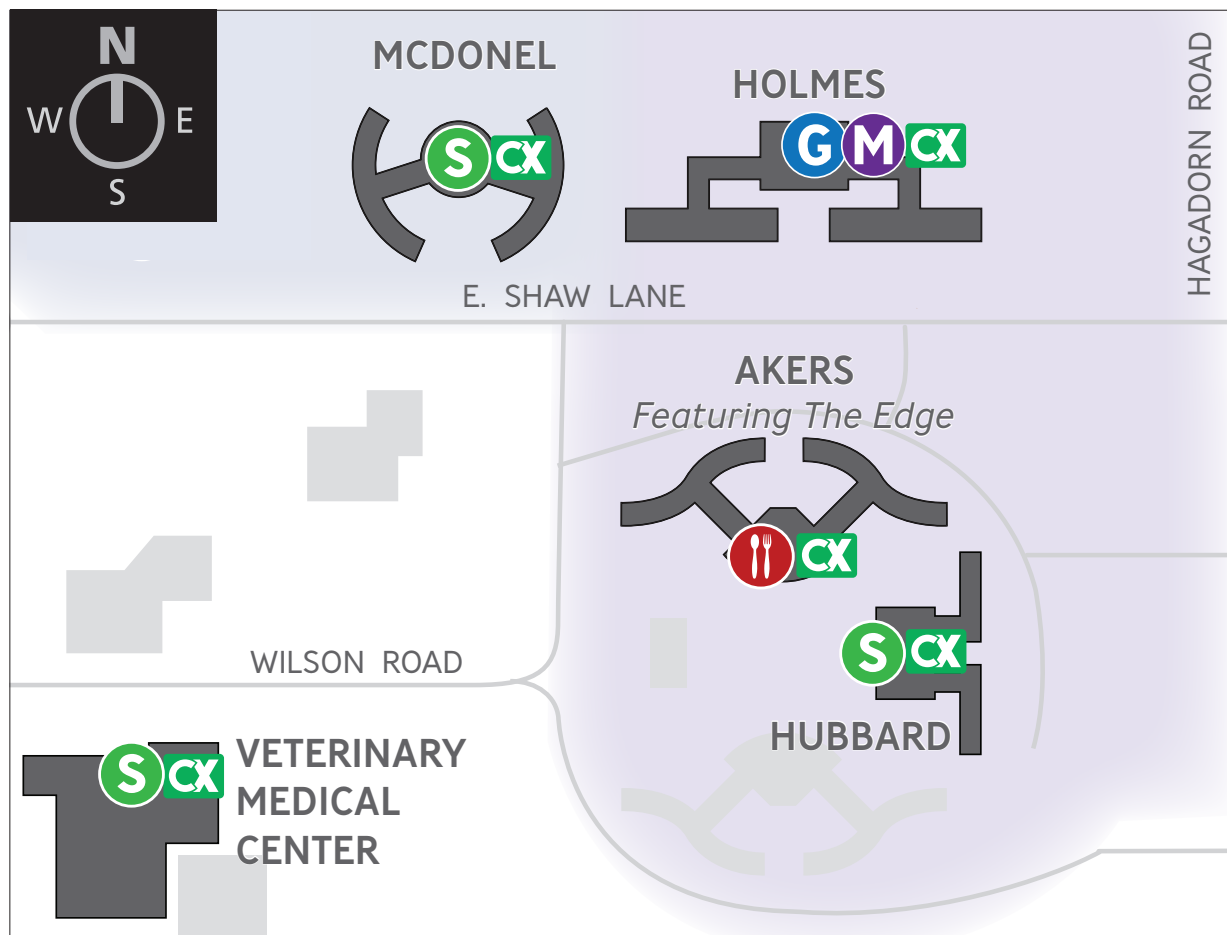

EatAtState.com

LABOR DAY DINING HOURS LOCATIONS NEAR SOUTH CAMPUS

Hours Effective Friday, Sept. 2-Monday, Sept. 5

Icon Key: All You Care to Eat Grab & Go Mobile Ordering Combo-X-Change Sparty's

DINING HOURS		FRI	SAT-SUN	MON (Labor Day)
CASE SPARTY'S	 	9 a.m.-11 p.m.	11 a.m.-11 p.m.	9 a.m.-11 p.m.
WONDERS SPARTY'S		10 a.m.-10 p.m.	CLOSED	CLOSED
HOLDEN SPARTY'S		8 a.m.-10 p.m.	Noon-5 p.m.	5-10 p.m.
HOLDEN DINING HALL	 	7 a.m.-8 p.m.	CLOSED	CLOSED
SOUTH POINTE AT CASE	 	7 a.m.-3 p.m. 3-4:30 p.m. CLOSED 4:30-9 p.m.	7 a.m.-3 p.m. 3-4:30 p.m. CLOSED 4:30-9 p.m.	7 a.m.-3 p.m. 3-4:30 p.m. CLOSED 4:30-9 p.m.

EatAtState.com

LABOR DAY DINING HOURS LOCATIONS NEAR EAST CAMPUS

Hours Effective Friday, Sept. 2-Monday, Sept. 5

Icon Key: All You Care to Eat Grab & Go Mobile Ordering Combo-X-Change Sparty's

Scan QR code or visit go.msu.edu/dininghours for a complete list of dining options and hours on campus.