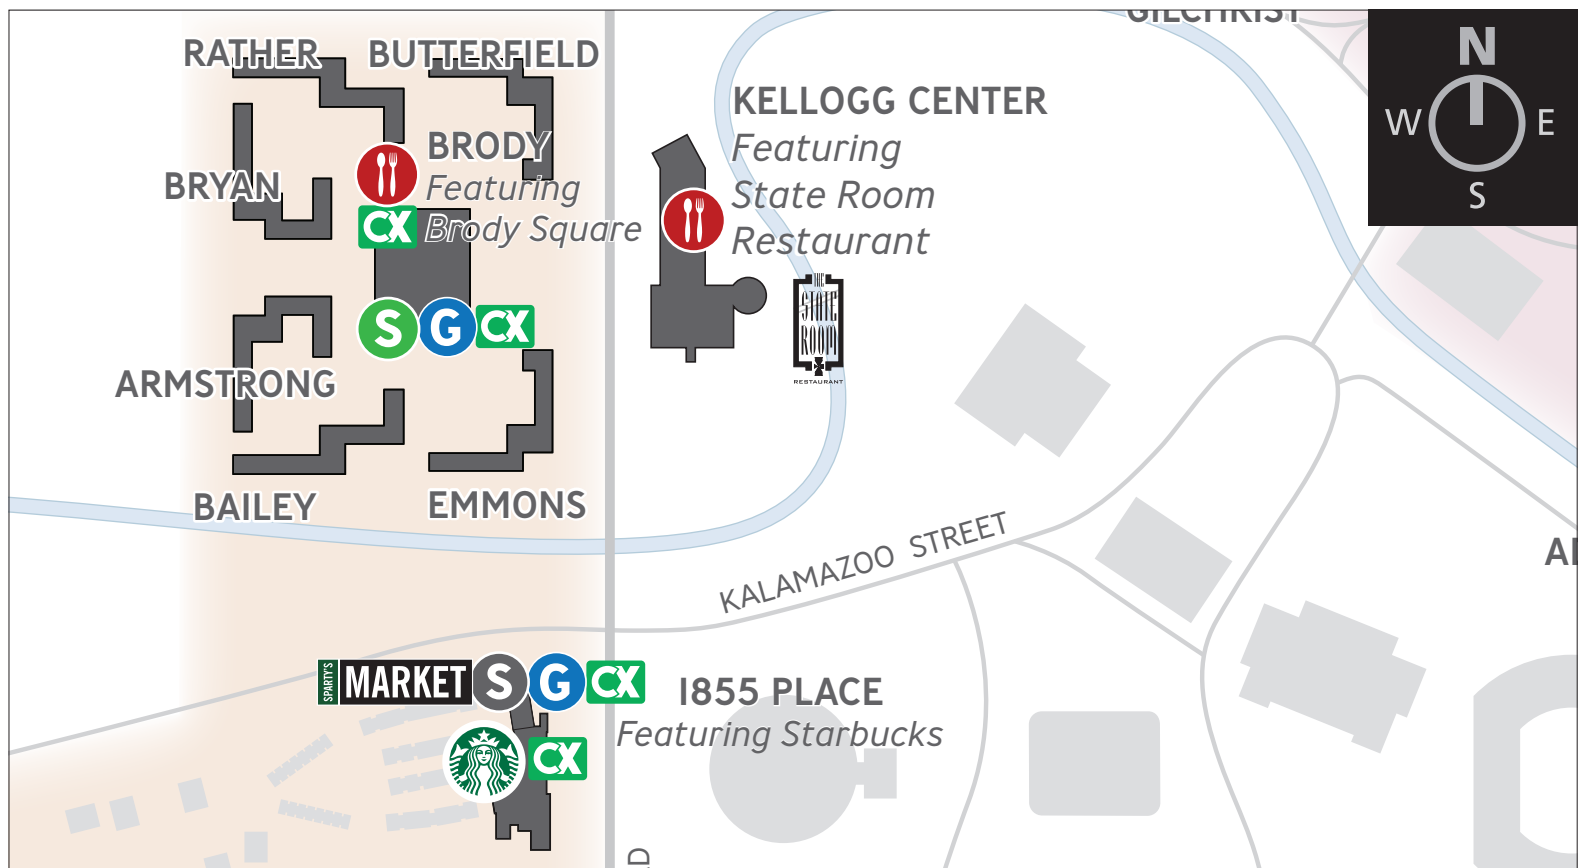

LABOR DAY DINING HOURS LOCATIONS NEAR BRODY

Hours Effective Friday, Sept. 2-Monday, Sept. 5

Icon Key: All You Care to Eat Grab & Go Mobile Ordering Combo-X-Change Sparty's

DINING HOURS		FRI	SAT-SUN	MON (Labor Day)
BRODY SQUARE	 	9 a.m.-3 p.m. 3-4:30 p.m. CLOSED 4:30-9 p.m.	10 a.m.-3 p.m. 3-4:30 p.m. CLOSED 4:30-9 p.m.	9 a.m.-3 p.m. 3-4:30 p.m. CLOSED 4:30-9 p.m.
BRODY SPARTY'S	 	7 a.m.-11 p.m.	9 a.m.-11 p.m.	7 a.m.-11 p.m.
STARBUCKS 1855 PLACE		7:30 a.m.-4 p.m.	9 a.m.-4 p.m.	CLOSED
SPARTY'S MARKET 1855 PLACE	 	7:30 a.m.-4 p.m.	11 a.m.-4 p.m. (GRILL CLOSED)	CLOSED
STATE ROOM RESTAURANT		11 a.m.-2 p.m.*	See note.	CLOSED

EatAtState.com

LABOR DAY DINING HOURS LOCATIONS NEAR EAST CAMPUS

Hours Effective Friday, Sept. 2-Monday, Sept. 5

Icon Key: All You Care to Eat Grab & Go Mobile Ordering Combo-X-Change Sparty's

Scan QR code or visit go.msu.edu/dininghours for a complete list of dining options and hours on campus.