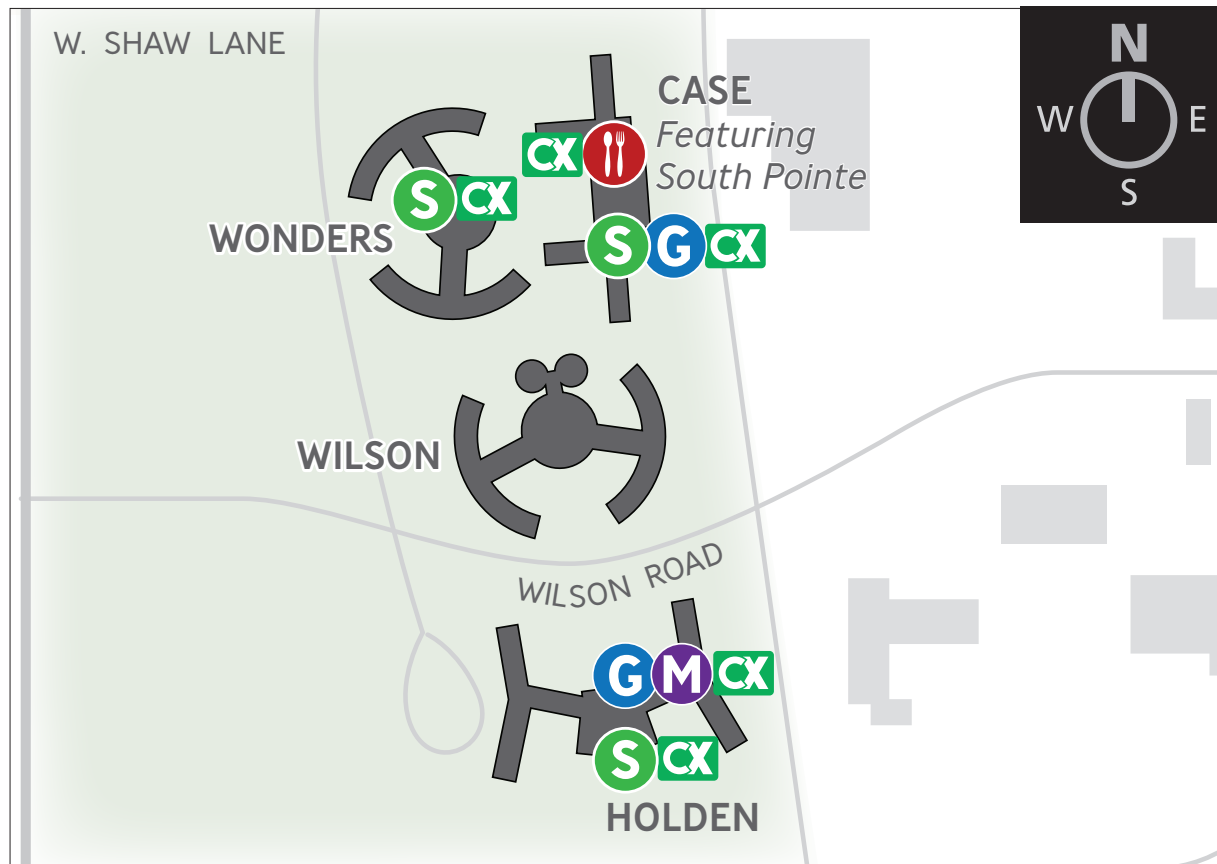

EatAtState.com

LABOR DAY DINING HOURS NEAR RIVER TRAIL

Hours Effective Friday, Sept. 2-Monday, Sept. 5

Icon Key: All You Care to Eat Grab & Go Mobile Ordering Combo-X-Change Sparty's

DINING HOURS		FRI	SAT-SUN	MON (Labor Day)
BIOMED SPARTY'S		7:30 a.m.-3 p.m.	CLOSED	CLOSED
SNY/PHI SPARTY'S		7 a.m.-10 p.m.	CLOSED	CLOSED
OWEN SPARTY'S		9 a.m.-8 p.m.	Noon-5 p.m.	5-10 p.m.
PANERA BREAD AT MINSKOFF PAVILION		7 a.m.-2 p.m.	CLOSED	CLOSED
PANDA EXPRESS, FUJISAN & WOODY'S OASIS CROSSROADS FOOD COURT INTERNATIONAL CENTER		11 a.m.-8 p.m.	CLOSED	CLOSED
SUBWAY CROSSROADS FOOD COURT INTERNATIONAL CENTER		7:30 a.m.-8 p.m.	CLOSED	CLOSED
THE WORKSHOP AT STEM*	 	8 a.m.-3 p.m.	CLOSED	CLOSED
THE GALLERY AT SNYDER/PHILLIPS	 	9 a.m.-3 p.m. 3-4:30 p.m. CLOSED 4:30-9 p.m.	9 a.m.-3 p.m. 3-4:30 p.m. CLOSED 4:30-9 p.m.	9 a.m.-3 p.m. 3-4:30 p.m. CLOSED 4:30-9 p.m.
THRIVE AT OWEN	 	11 a.m.-3 p.m. 3-4:30 p.m. CLOSED 4:30-7 p.m.	CLOSED	11 a.m.-3 p.m. 3-4:30 p.m. CLOSED 4:30-7 p.m.
THE VISTA AT SHAW	 	7 a.m.-3 p.m. 3-4:30 p.m. CLOSED 4:30-7 p.m.	10 a.m.-3 p.m.	7 a.m.-3 p.m. 3-4:30 p.m. CLOSED 4:30-7 p.m.

EatAtState.com

LABOR DAY DINING HOURS LOCATIONS NEAR SOUTH CAMPUS

Hours Effective Friday, Sept. 2-Monday, Sept. 5

Icon Key: All You Care to Eat Grab & Go Mobile Ordering Combo-X-Change Sparty's

DINING HOURS		FRI	SAT-SUN	MON (Labor Day)
CASE SPARTY'S	 	9 a.m.-11 p.m.	11 a.m.-11 p.m.	9 a.m.-11 p.m.
WONDERS SPARTY'S		10 a.m.-10 p.m.	CLOSED	CLOSED
HOLDEN SPARTY'S		8 a.m.-10 p.m.	Noon-5 p.m.	5-10 p.m.
HOLDEN DINING HALL	 	7 a.m.-8 p.m.	CLOSED	CLOSED
SOUTH POINTE AT CASE	 	7 a.m.-3 p.m. 3-4:30 p.m. CLOSED 4:30-9 p.m.	7 a.m.-3 p.m. 3-4:30 p.m. CLOSED 4:30-9 p.m.	7 a.m.-3 p.m. 3-4:30 p.m. CLOSED 4:30-9 p.m.